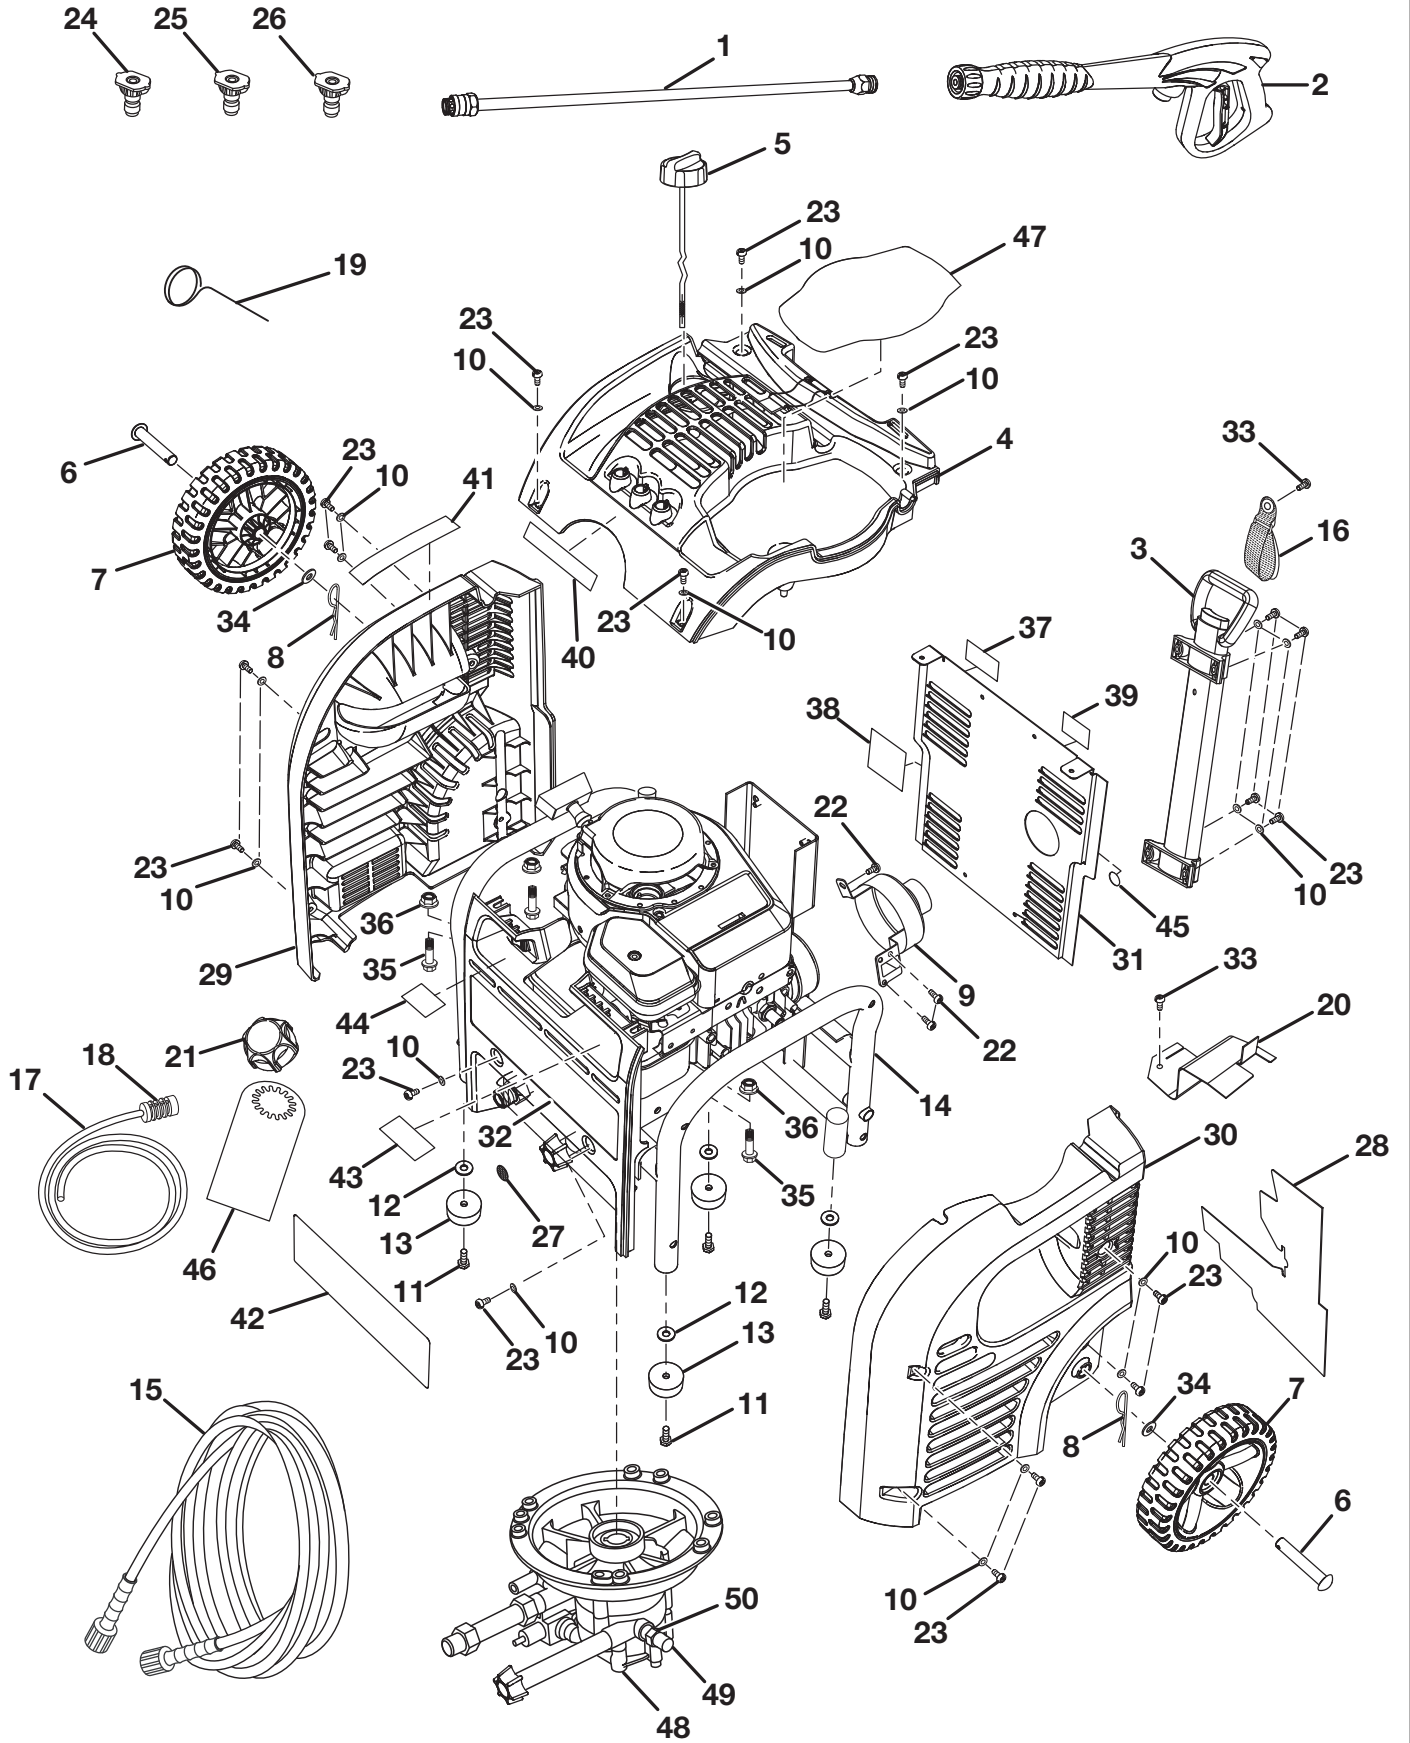

HUSKY PRESSURE WASHER – MODEL NO. HU80522

HUSKY PRESSURE WASHER – MODEL NO. HU80522

The model number will be found on a plate attached to the back panel. Always mention the model number in all correspondence regarding your **PRESSURE WASHER** or when ordering replacement parts.

PARTS LIST

KEY NO.	PART NUMBER	DESCRIPTION	QTY.
1	308494001	Spray Wand Extension	1
2	308413001	Spray Wand	1
3	308587001	Handle Assembly	1
4	308660001	Top Panel Assembly	1
5	308658001	Oil cap / Dipstick	1
6	620490001	Axle.....	2
7	308603001	Wheels.....	2
8	678238001	Hitch Pin	2
9	308633001	Muffler Cover.....	1
10	638330001	Washer, Lock (1/4 in.).....	18
11	660738001	Bolt (1/4-20 X 3/4 in. Hex Hd.)	4
12	638128003	Washer, 1/4 in.....	4
13	561454001	Rubber Foot	4
14	308412003	Frame Assembly.....	1
15	308414001	High Pressure Hose.....	1
16	308652002	Hook and Loop Strap.....	1
17	561399001	Injection Hose.....	1
18	518391001	Injection Hose Filter.....	1
19	678148002	Nozzle Cleaning Tool.....	1
20	308600001	Heat Isolator, upper.....	1
21	308657001	Fuel Cap	1
22	660991001	* Screw (M5 x 8 mm)	3
23	660946001	* Screw (1/4-20 X18 mm).....	18
24	678303001	Nozzle, 0° (Red).....	1
25	678304001	Nozzle, 25° (Green)	1
26	678152001	Nozzle, Detergent (Black)	1
27	308662001	Filter Screen	1
28	901422001	Heat Isolator, inside.....	1
29	518373001	Panel, left side	1
30	518374001	Panel, right side.....	1
31	638327001	Panel, back.....	1
32	308659001	Front Panel Assembly	1
33	660733003	* Screw (12-14)	2
34	561494001	Rubber Washer.....	2
35	660969001	* Bolt (M8 X 50 mm Hex Hd.).....	3
36	678189001	* Nut (M8).....	3
37	940667010	B&S Emission Label	1
38	940678003	Data Label	1
39	940680002	Hot Surface Warning Label	1
40	940378005	Spray Indicator Label	1
41	940617006	Pump Quick Start Label	1
42	940660009	Front Panel Label	1
43	940660011	Gas Prime Label	1
44	940660012	Engine Off Label	1
45	940680004	Hot Surface Icon Label.....	1
46	961030001	Warning Hang Tag.....	1
47	940660015	Danger Label.....	1
48	308653001	Pump.....	1
49	518470001	TRV Spout	1
50	678169001	Thermal Relief Valve	1
51	678041002	Output Shaft Key (3/16 in. not shown)	1
52	308663001	O-Ring Kit (not shown)	1
	983000869	Operator's Manual	
	983000869R	Repair sheet (Rev:01)	
	03-29-06		

* STANDARD HARDWARE ITEM — MAY BE PURCHASED LOCALLY